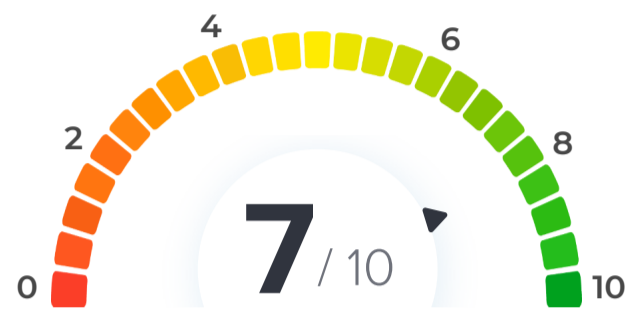

ECO INSPECTION REPORT

India's Most Comprehensive And Scientific Vehicle Inspection Service

Ordered By

Anant Goel

10 / 01 / 2021

Gurgaon

Inspected By

Mitesh Karwa

Verified Technician

36+ Vehicle Inspected

4+ Years Experience

Audi A4 Premium Plus, 2019