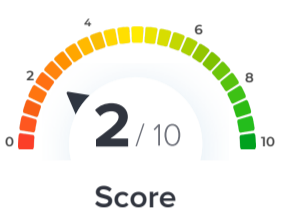

Images

Documents

NEED ATTENTION

Interior

CENTRAL LOCK

Remarks: Central Lock Not Working
Repair Estimate: ₹ 600

POWER WINDOW

Remarks: Power Window Not Working
Repair Estimate: ₹ 600