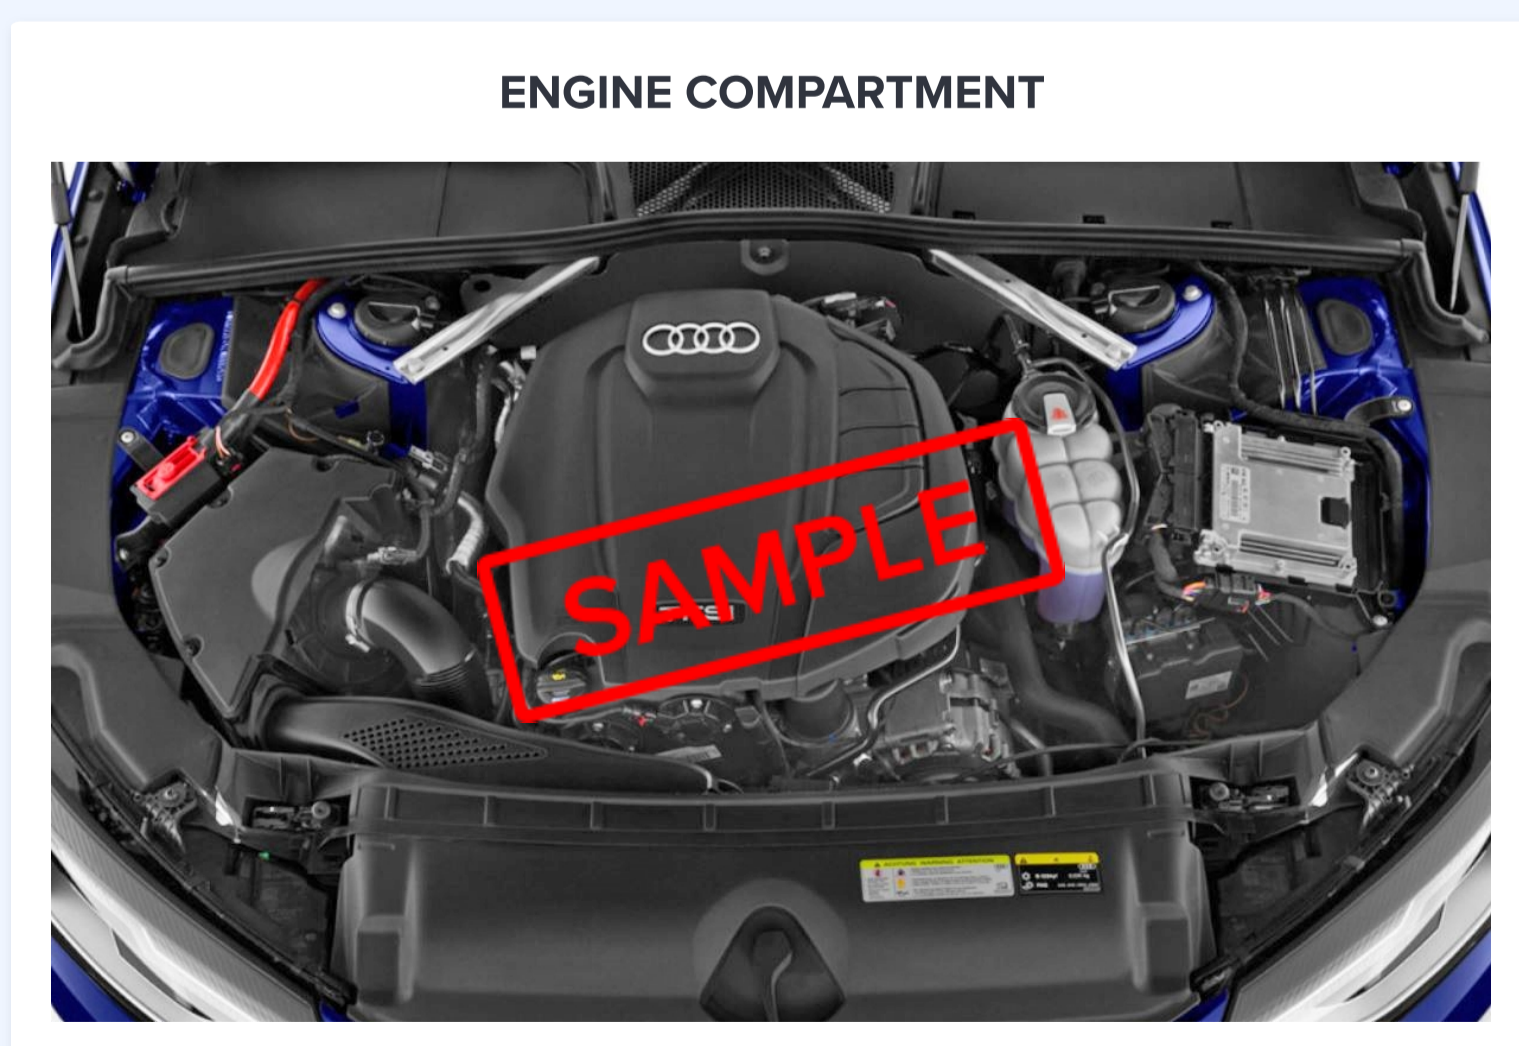

TEST DRIVE

Test Drive and Condition

HOOD

Vehicle Hood View and Condition

Hood Images

Miscellaneous

Airbags are Available?	✓	Cruise Control is Available?	✓
VIN/Chassis Number matching with document?	✗	Medical Kit available?	✗
Vehicle jack and wrench available?	✓	MIL/Engine Light is OFF?	✓