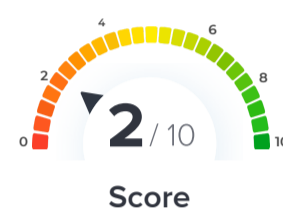

Images

Documents

NEED ATTENTION

Interior

CENTRAL LOCK

Remarks: Central Lock Not Working
Repair Estimate: ₹ 600

POWER WINDOW

Remarks: Power Window Not Working
Repair Estimate: ₹ 600