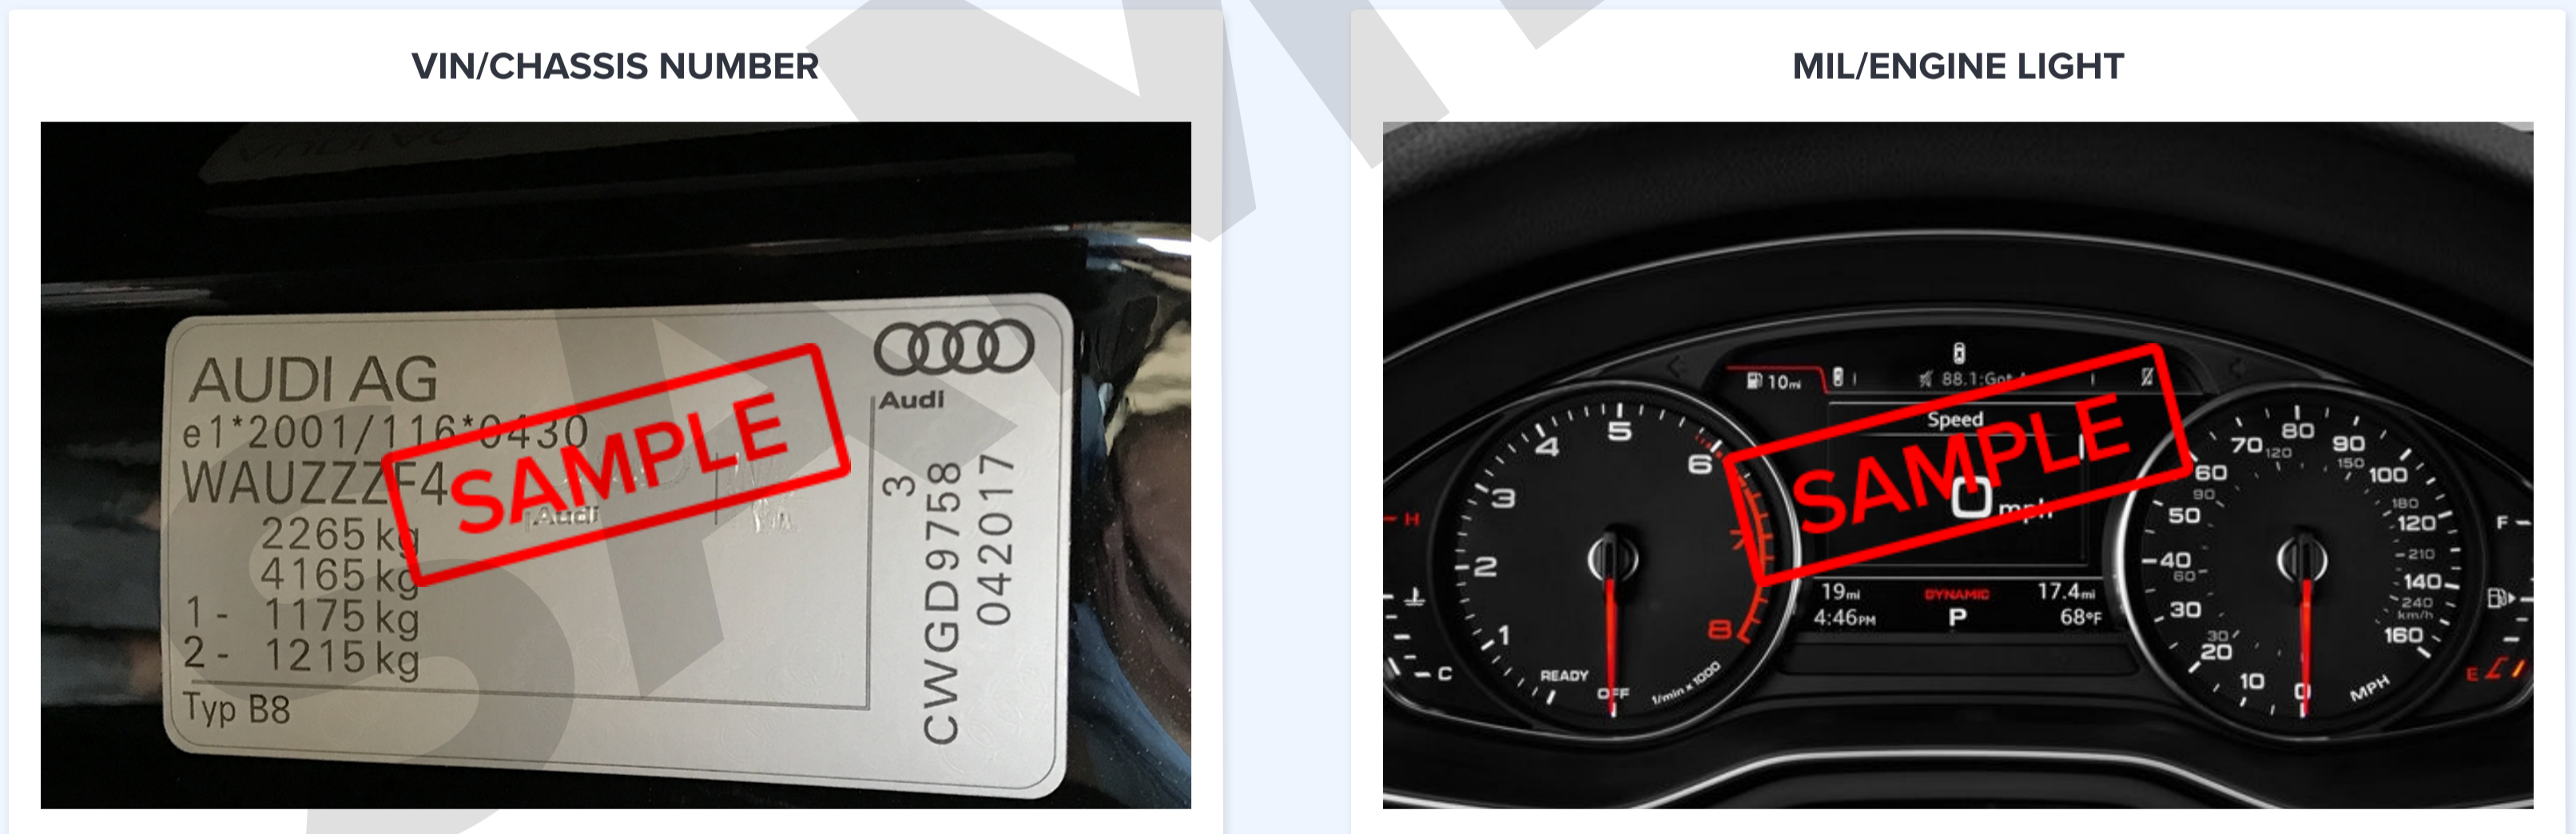

Miscellaneous

Airbags are Available?	✓	Cruise Control is Available?	✓
VIN/Chassis Number matching with document?	✗	Medical Kit available?	✗
Vehicle jack and wrench available?	✓	MIL/Engine Light is OFF?	✓

Paint Condition

Hood	✓	Roof	✓
Left Fender	✗	Right Fender	✓
Left Front Door	✗	Left Rear Door	✓
Right Front Door	✗	Right Rear Door	✓
LH Running Board	✓	RH Running Board	✓
LH Quarter Panel	✓	RH Quarter Panel	✓
Trunk Lid / Tail Gate	✗	Pillars	✓

Images