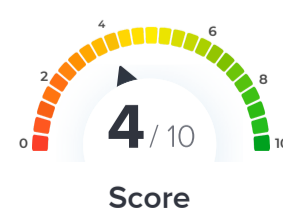

LEFT FRONT DOOR

Remarks: Scratches/Dents in Front Door
Repair Estimate: ₹ 900