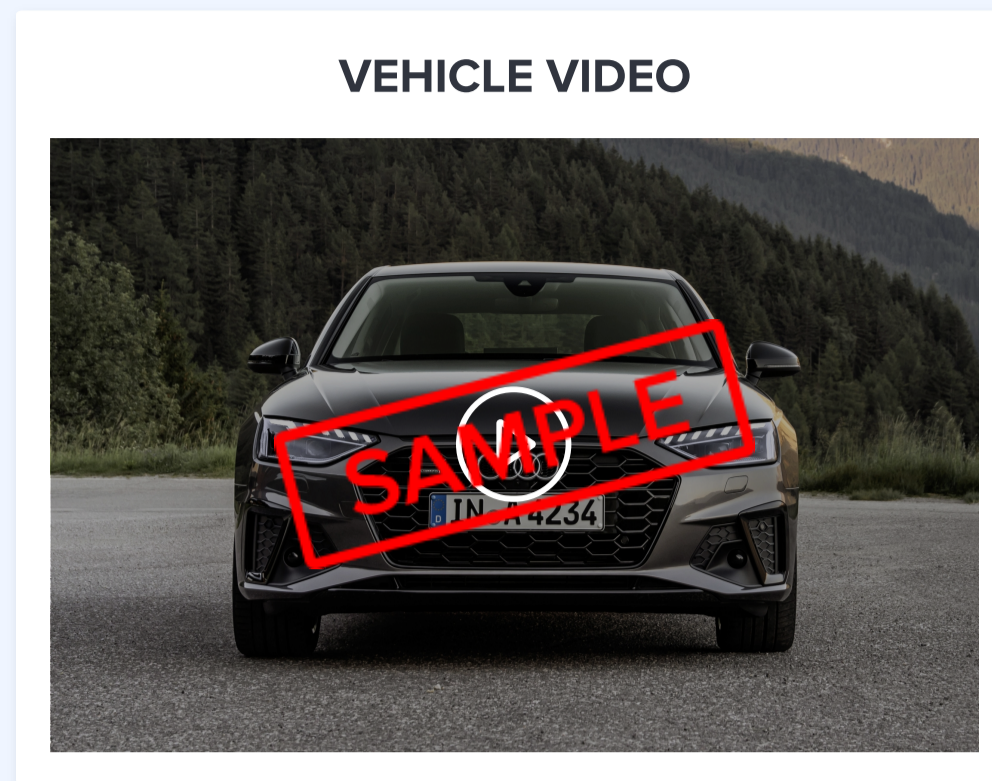

Other Images

Overall Comments

Car is in average condition

Disclaimer

This inspection report was generated by ECO, a service arm of Droom Technology limited. This report was generated based on the request raised by the party, whom the report is addressed to, for the stated purpose only. ECO will not be responsible for any loss incurred by the party relying on the inspection report.

All data presented in the report are based on the facts at the time of inspection and ECO cannot be held responsible for any discrepancy in the mentioned facts. ECO has not validated the authenticity of the odometer reading and is not responsible for any tampering performed by the current owner of the vehicle.

Ownership documents of the vehicle were verified by the technician performing the auto inspection. However, ECO is not responsible for validating the authenticity of the document.

SAMPLE