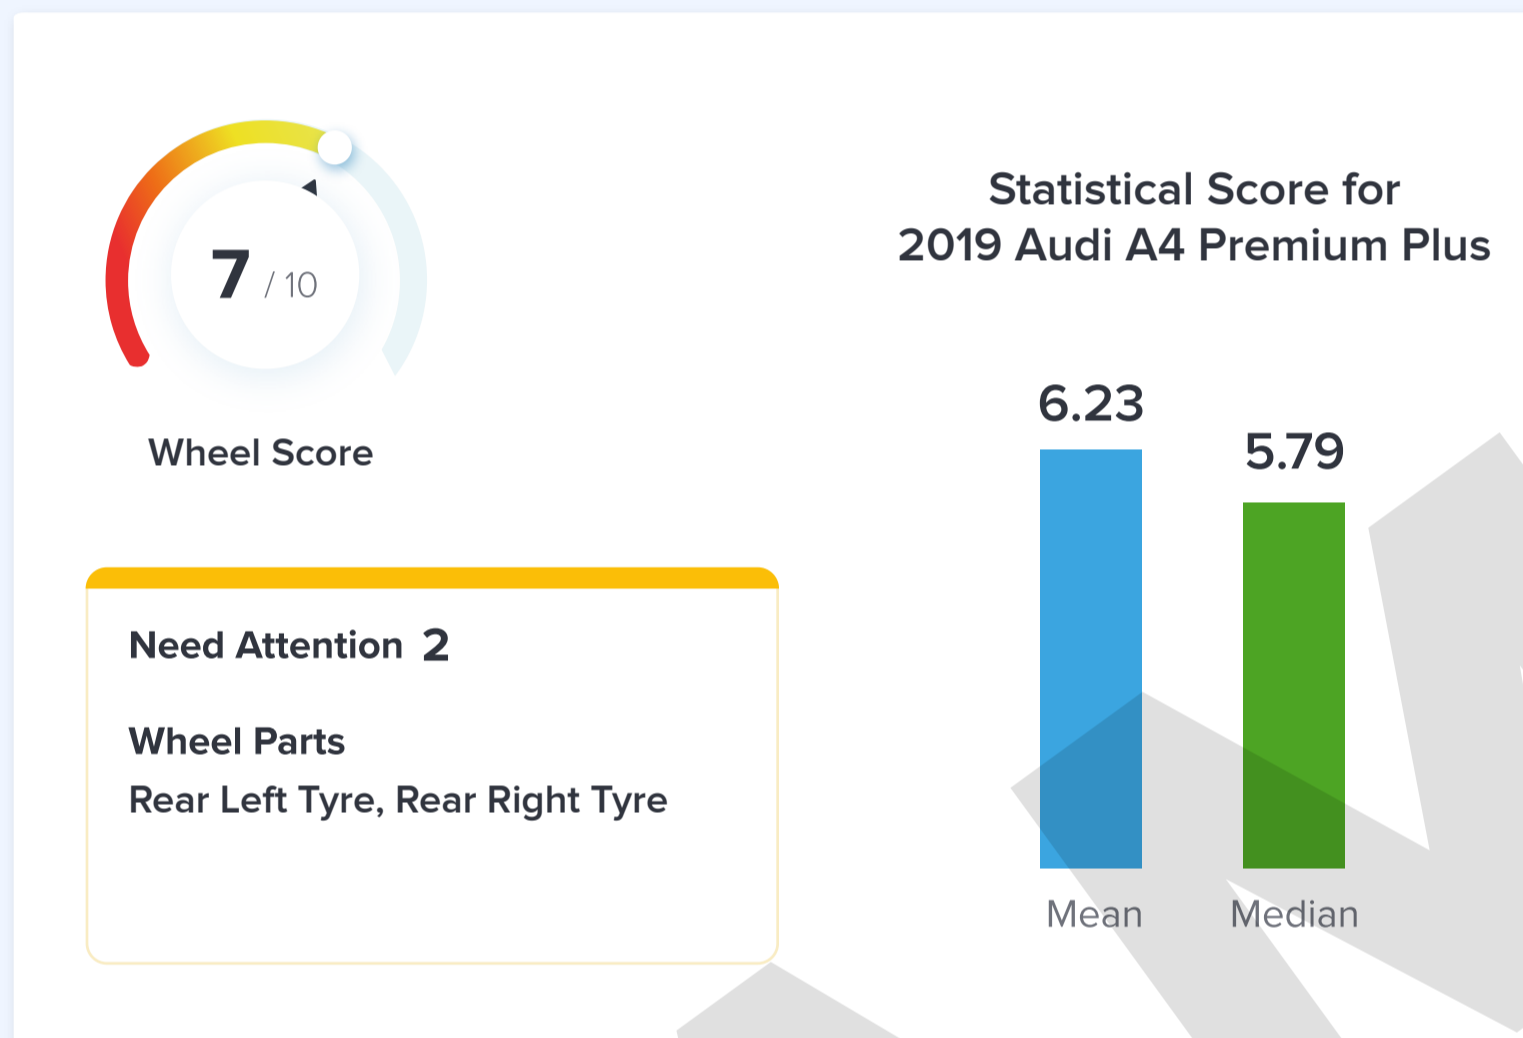

ECO Repair Estimate

Total Repair Estimate ₹ 10250

ECO OVERALL SCORE BREAKDOWN

Interior

Exterior

Wheel

Hood

Test Drive