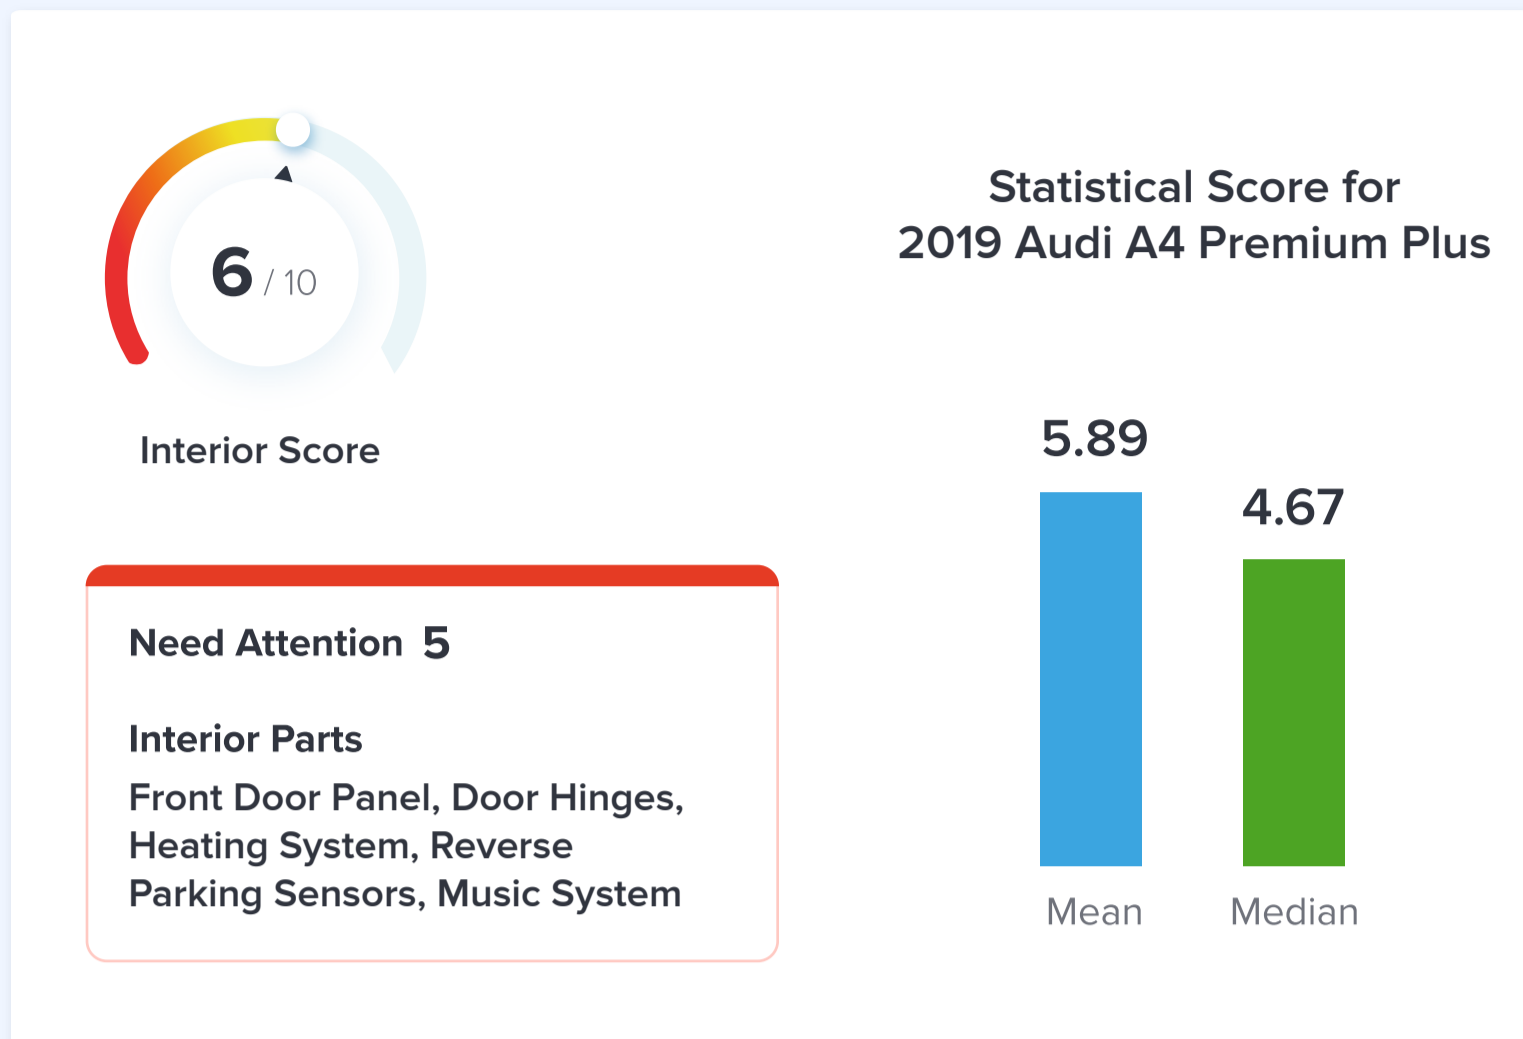

ECO Repair Estimate

Total Repair Estimate ₹ 10250

ECO OVERALL SCORE BREAKDOWN

Interior

Exterior

Wheel

Hood

Test Drive