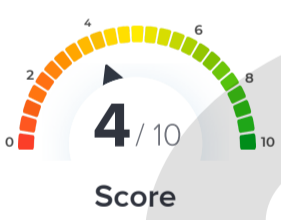

Wheel

LEFT FRONT TYRE

Remarks: Left front tyre is not in a good condition
Repair Estimate: ₹ 600