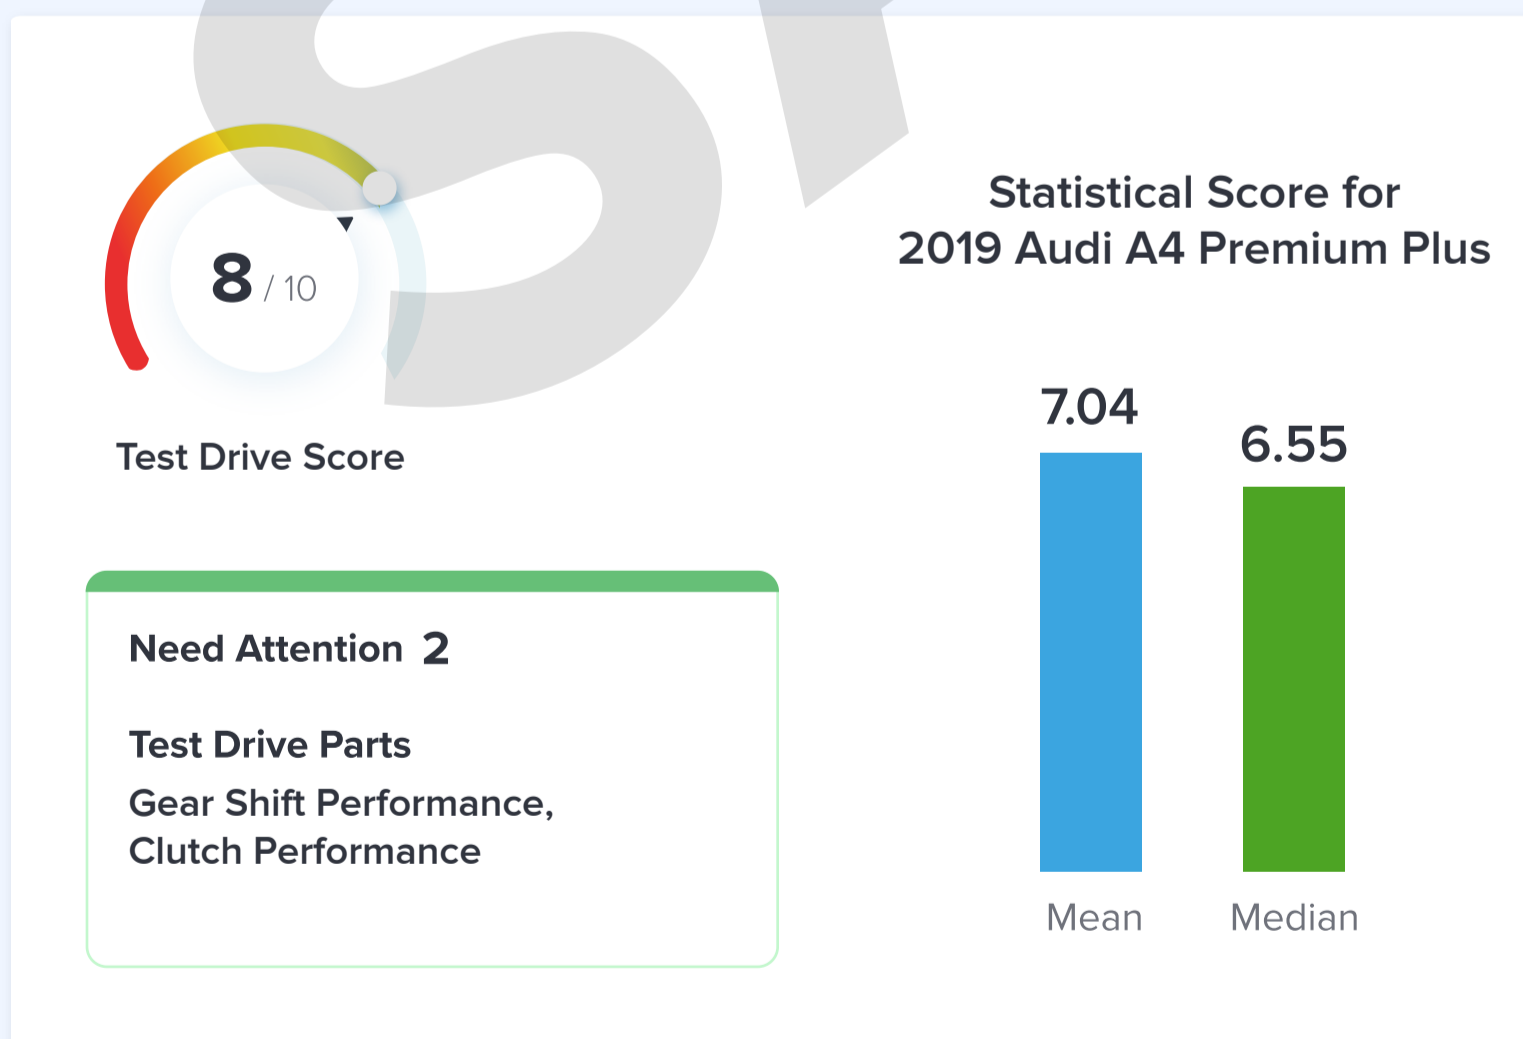

ECO Repair Estimate

Total Repair Estimate ₹ 10250

ECO OVERALL SCORE BREAKDOWN

Interior

Exterior

Wheel

Hood

Test Drive