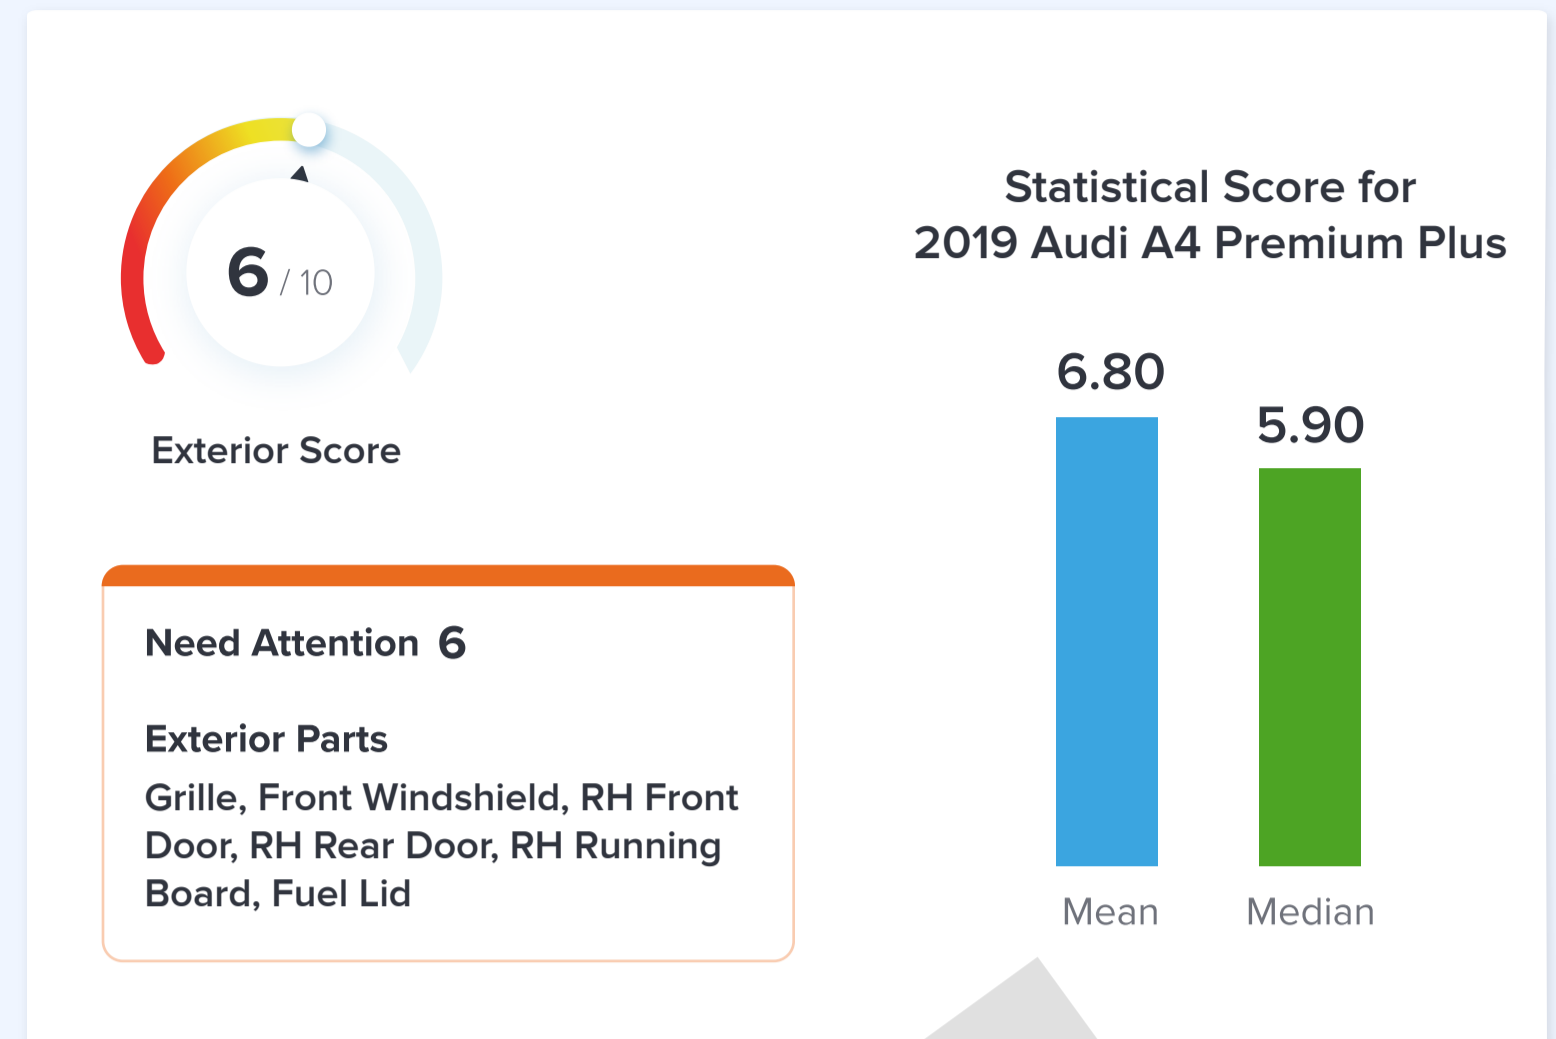

ECO Repair Estimate

Total Repair Estimate ₹ 10250

ECO OVERALL SCORE BREAKDOWN

Interior

Exterior

Wheel

Hood

Test Drive