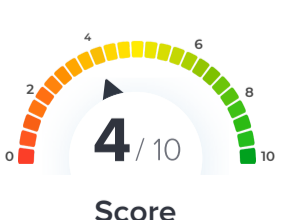

Wheel

LEFT FRONT TYRE

Remarks: Left front tyre is not in a good condition
Repair Estimate: ₹ 600

SPARE TYRE

Remarks: Spare tyre is not in a good condition
Repair Estimate: ₹ 600

Exterior

FOG LAMPS

Remarks: Major cracks in Fog Lamps
Repair Estimate: ₹ 900