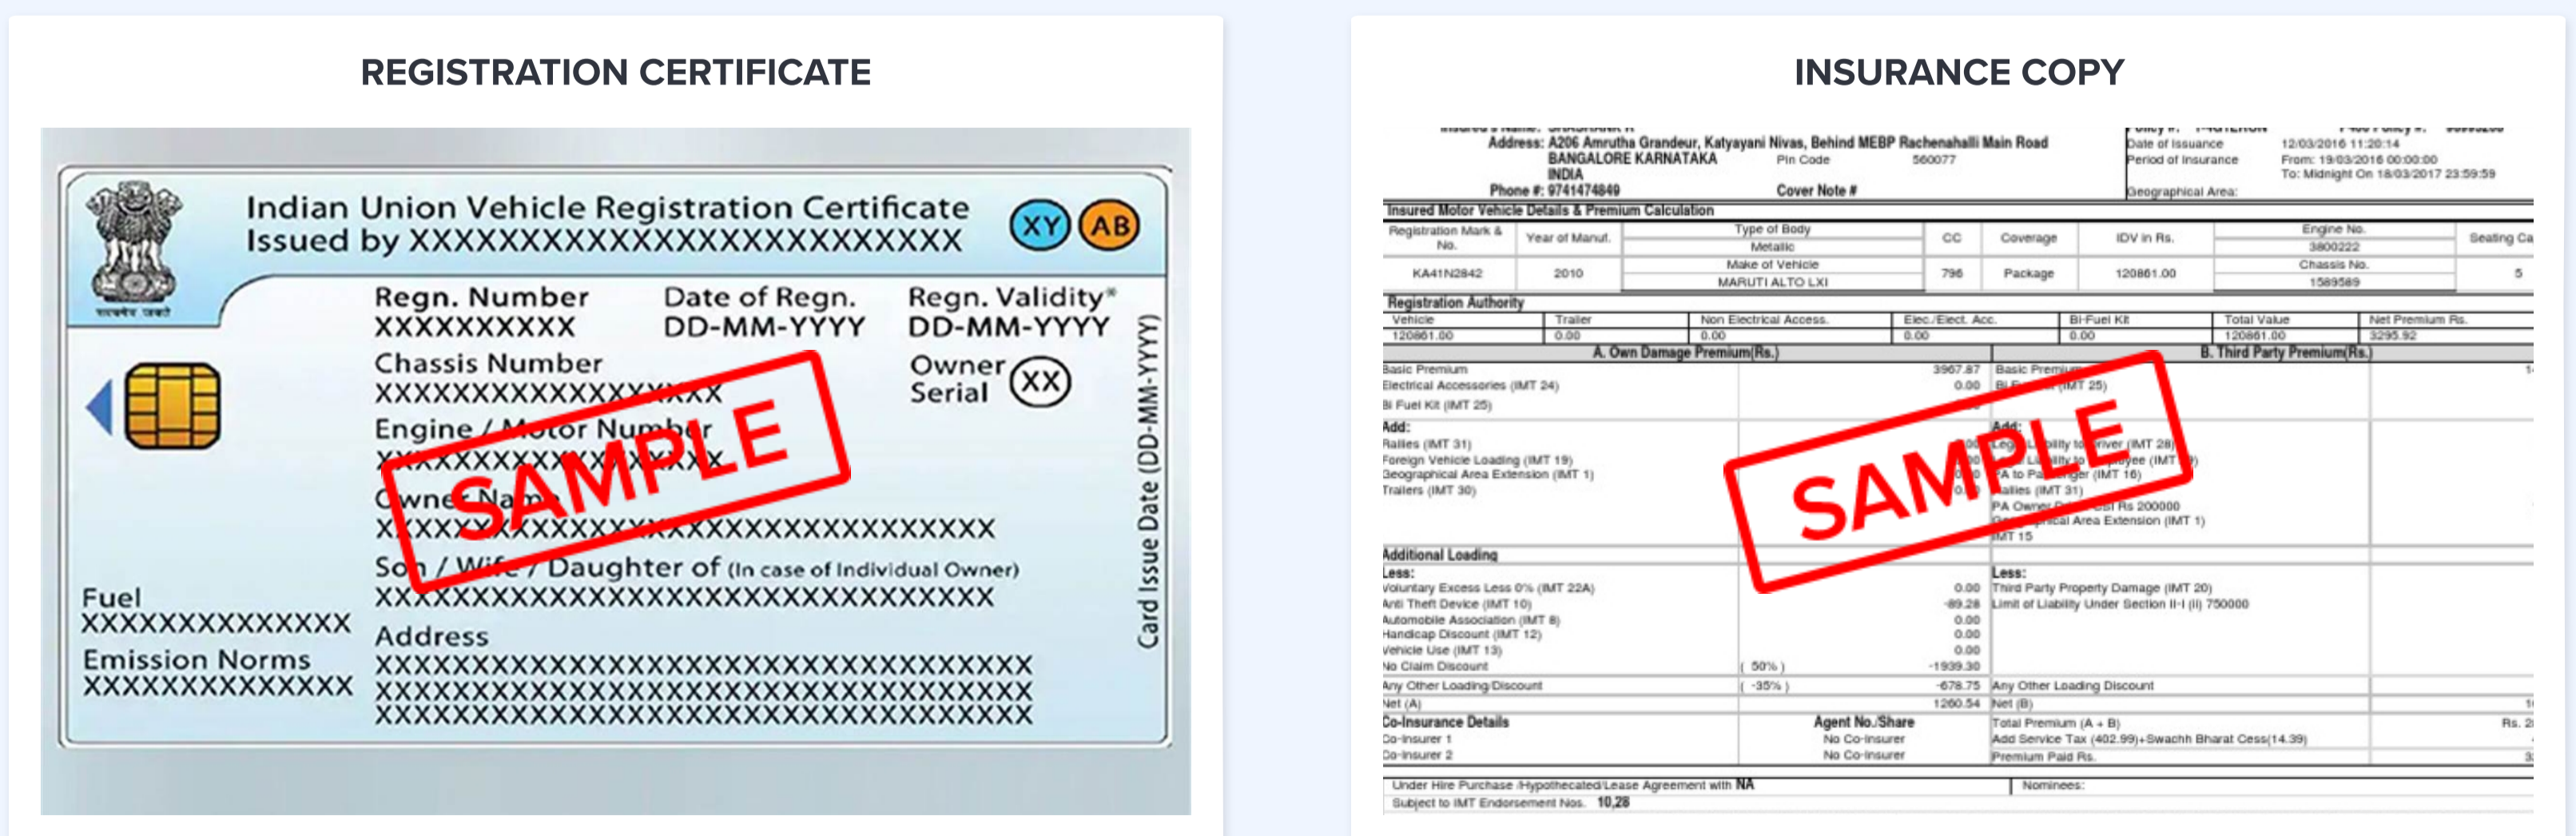

Miscellaneous

Airbags are Available?	✓	Cruise Control is Available?	✓
VIN/Chassis Number matching with document?	✗	Medical Kit available?	✗
Vehicle jack and wrench available?	✓	MIL/Engine Light is OFF?	✓

Paint Condition

Hood	✓	Roof	✓
Left Fender	✗	Right Fender	✓
Left Front Door	✗	Left Rear Door	✓
Right Front Door	✗	Right Rear Door	✓
LH Running Board	✓	RH Running Board	✓
LH Quarter Panel	✓	RH Quarter Panel	✓
Trunk Lid / Tail Gate	✗	Pillars	✓

Images

Documents