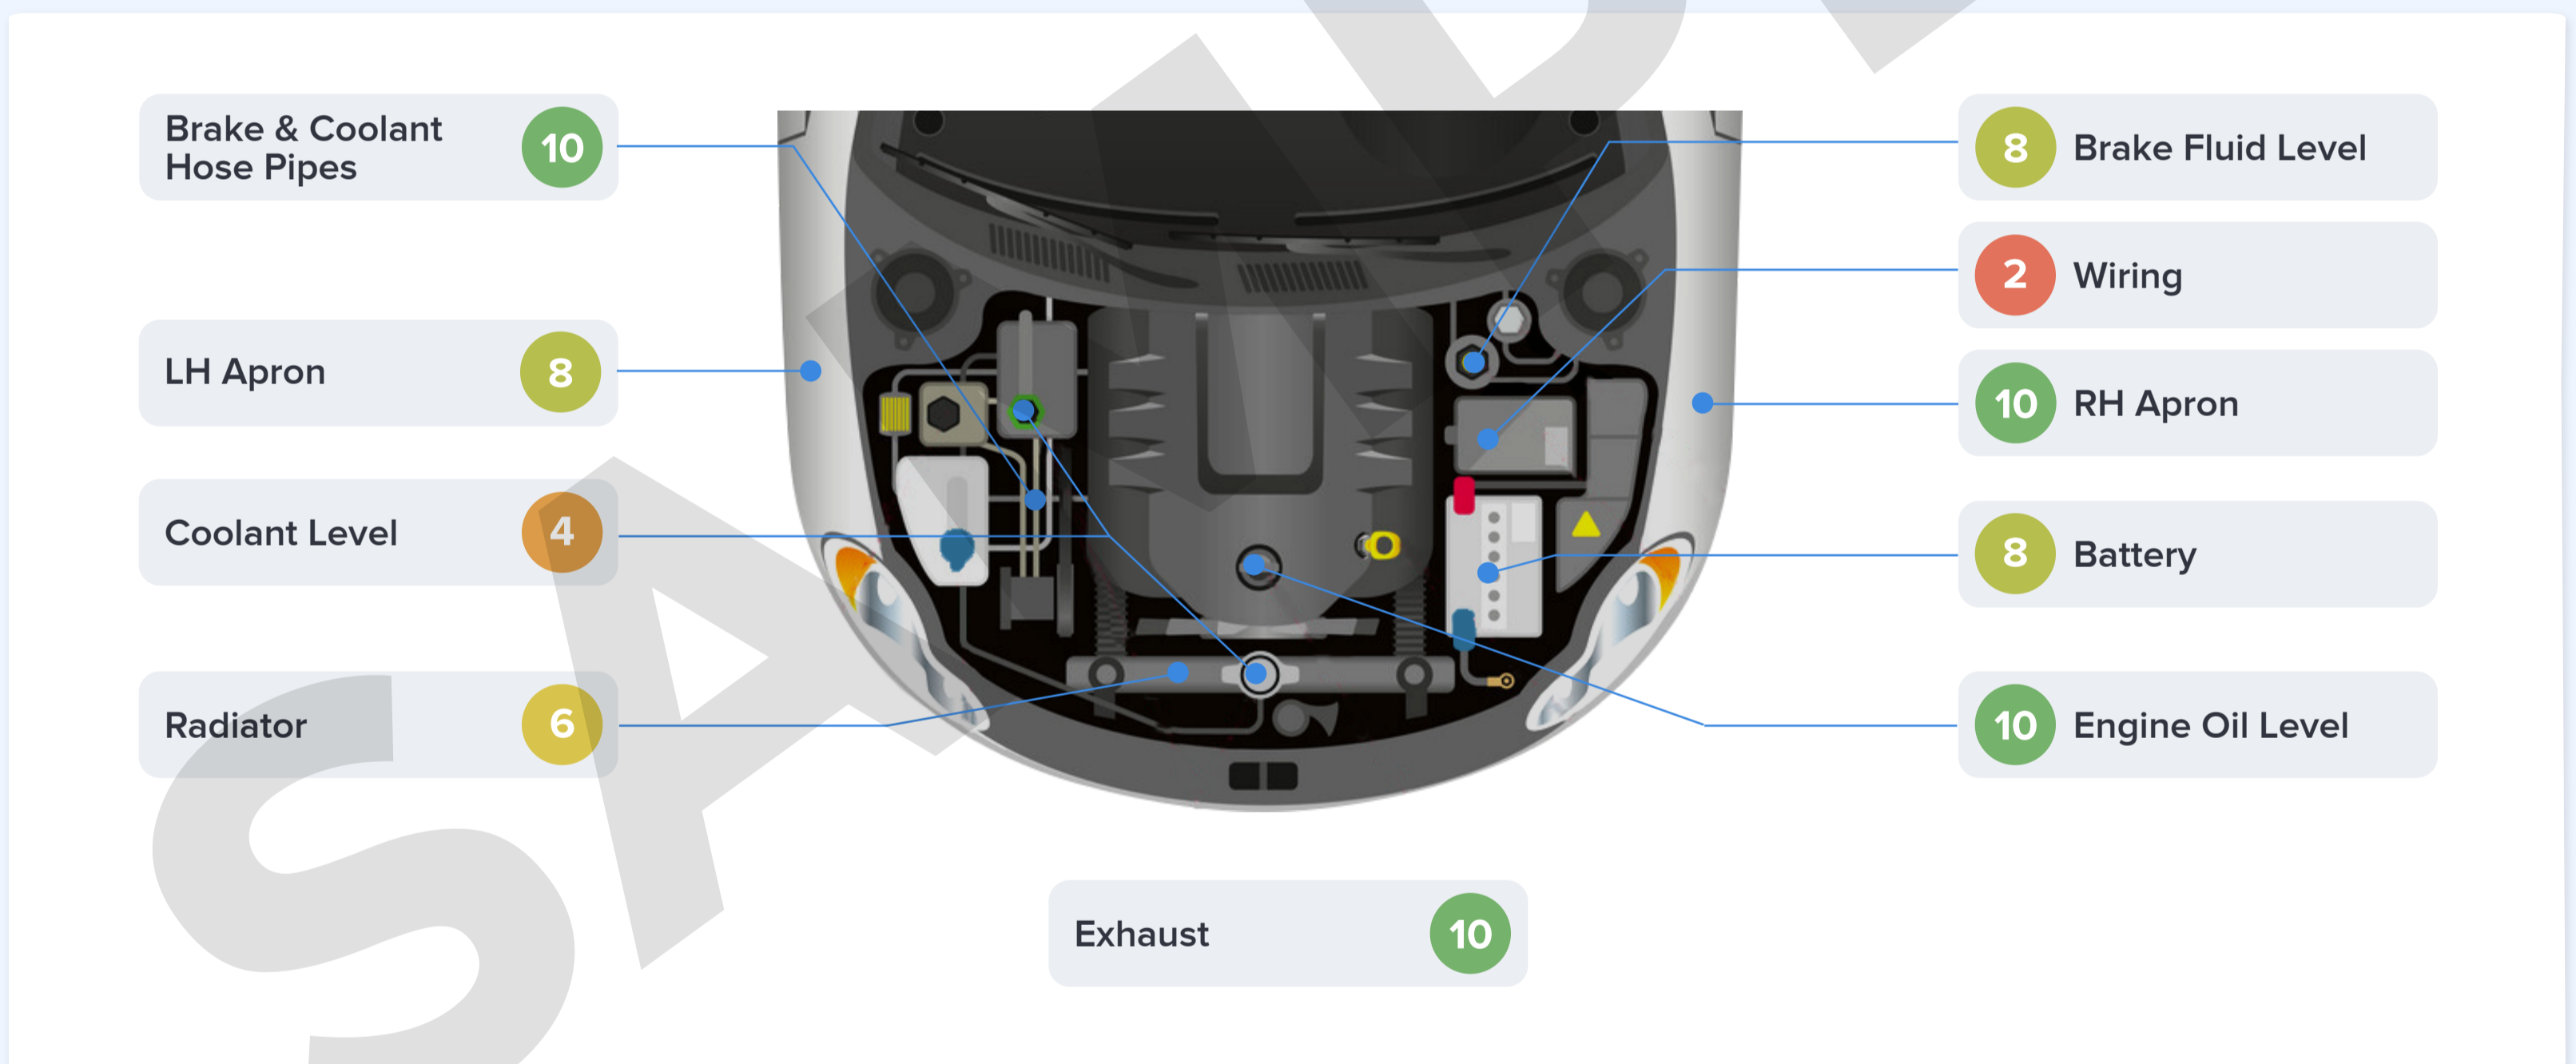

HOOD

Vehicle Hood View and Condition