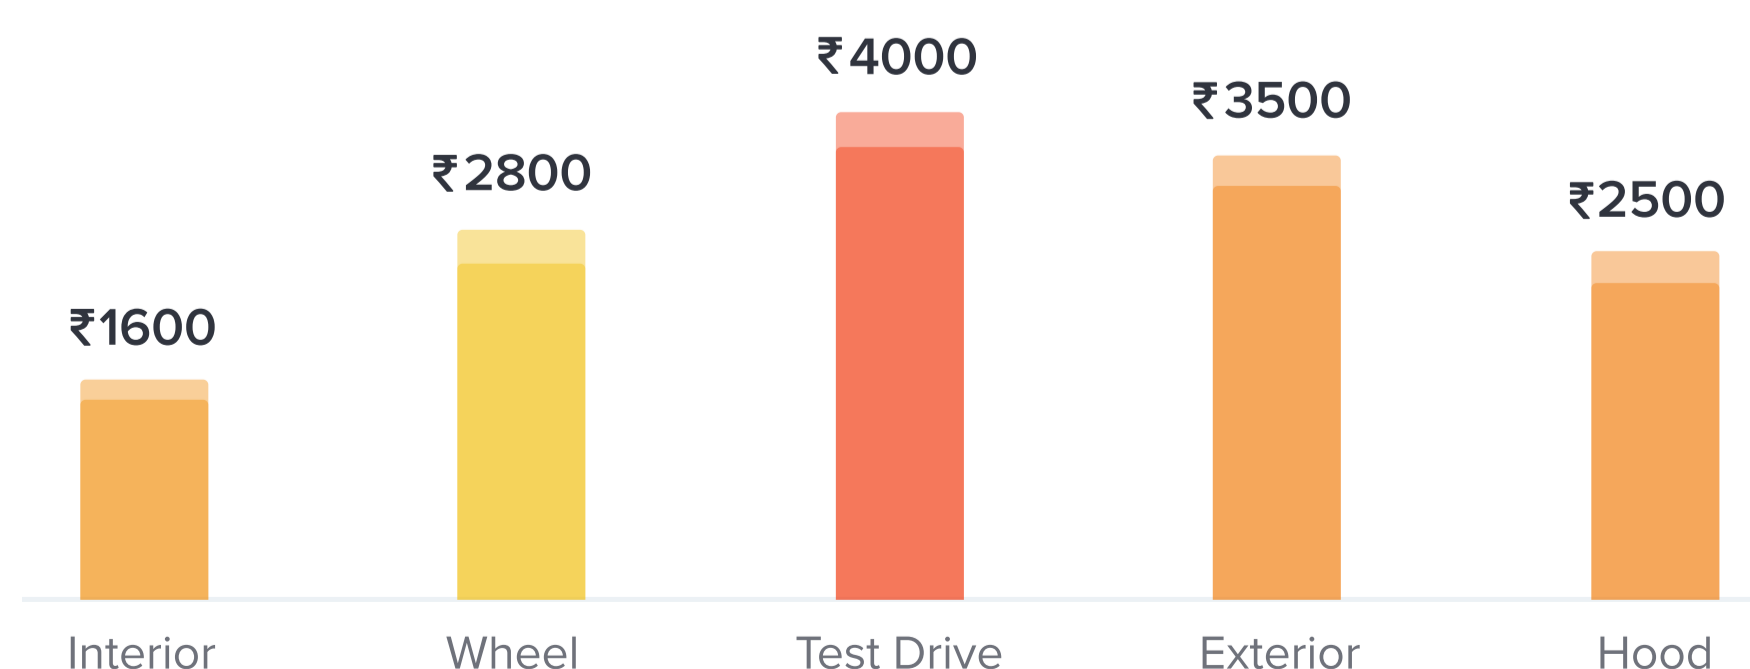

ECO Repair Estimate

Total Repair Estimate ₹ 10250