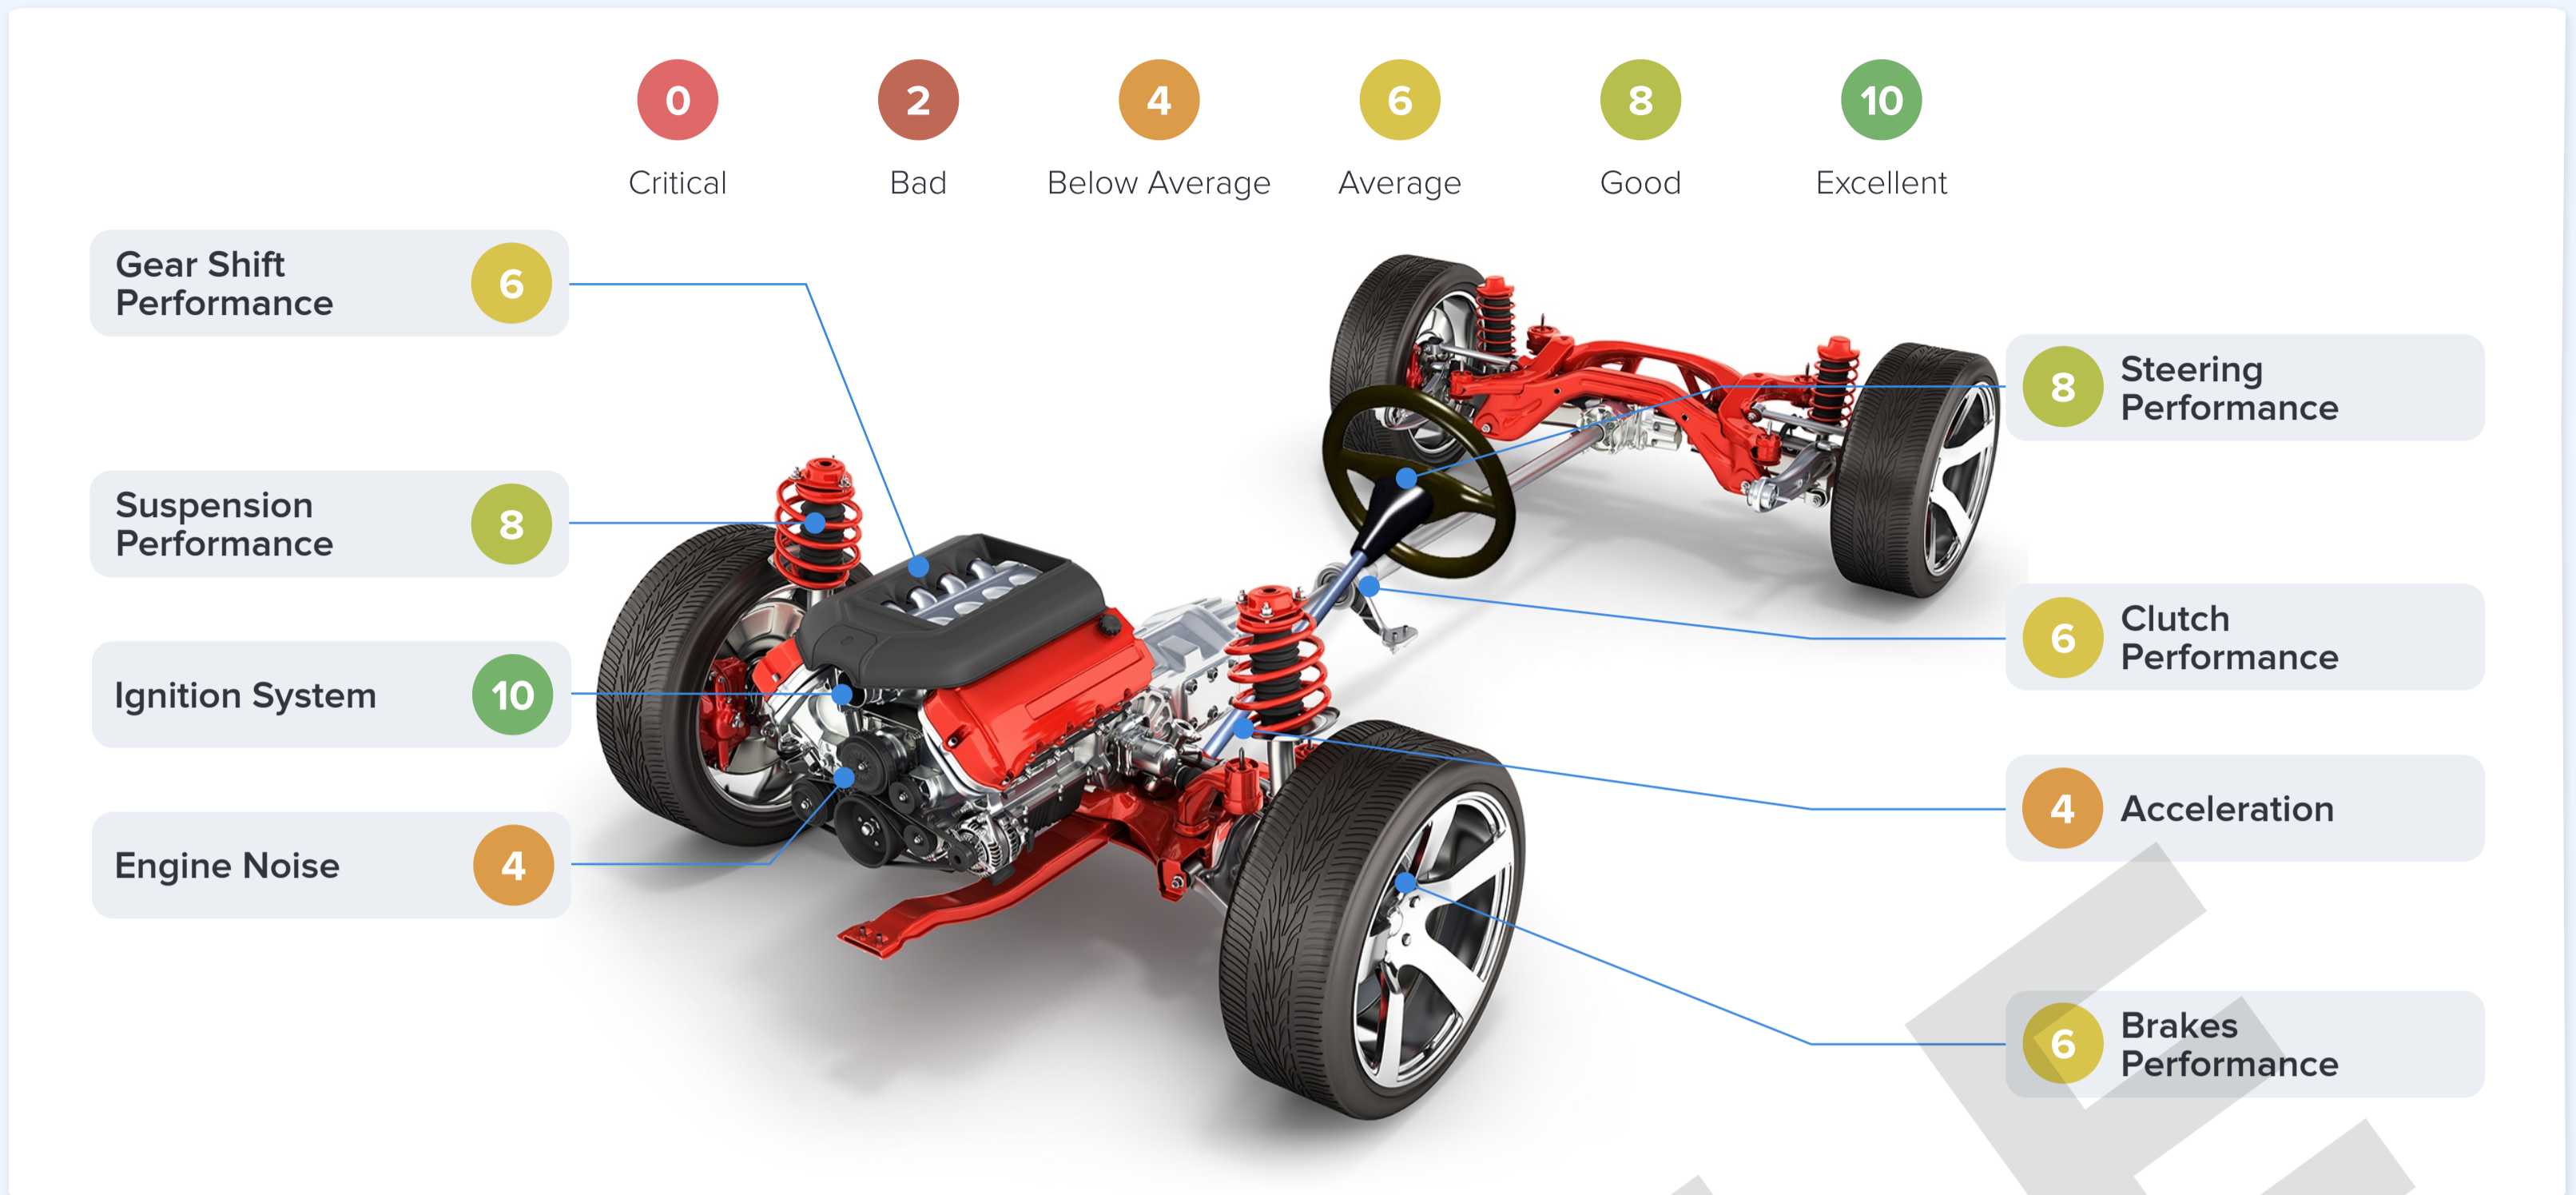

TEST DRIVE

Test Drive and Condition