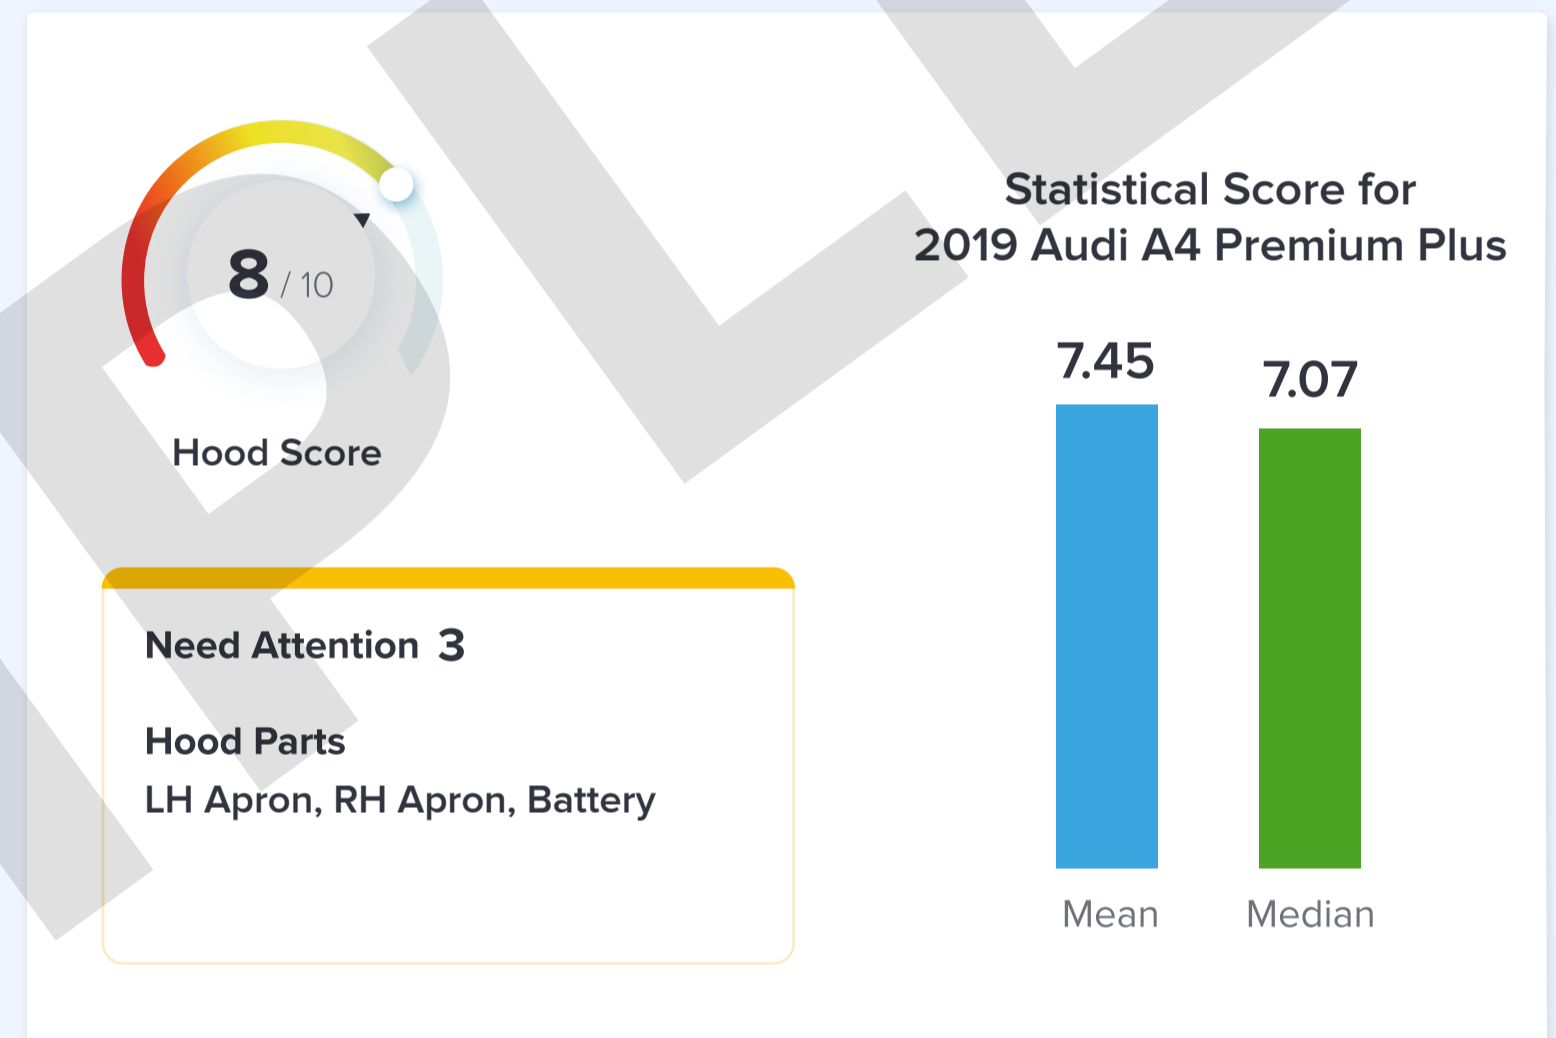

ECO Repair Estimate

Total Repair Estimate ₹ 10250

ECO OVERALL SCORE BREAKDOWN

Interior

Exterior

Wheel

Hood

Test Drive