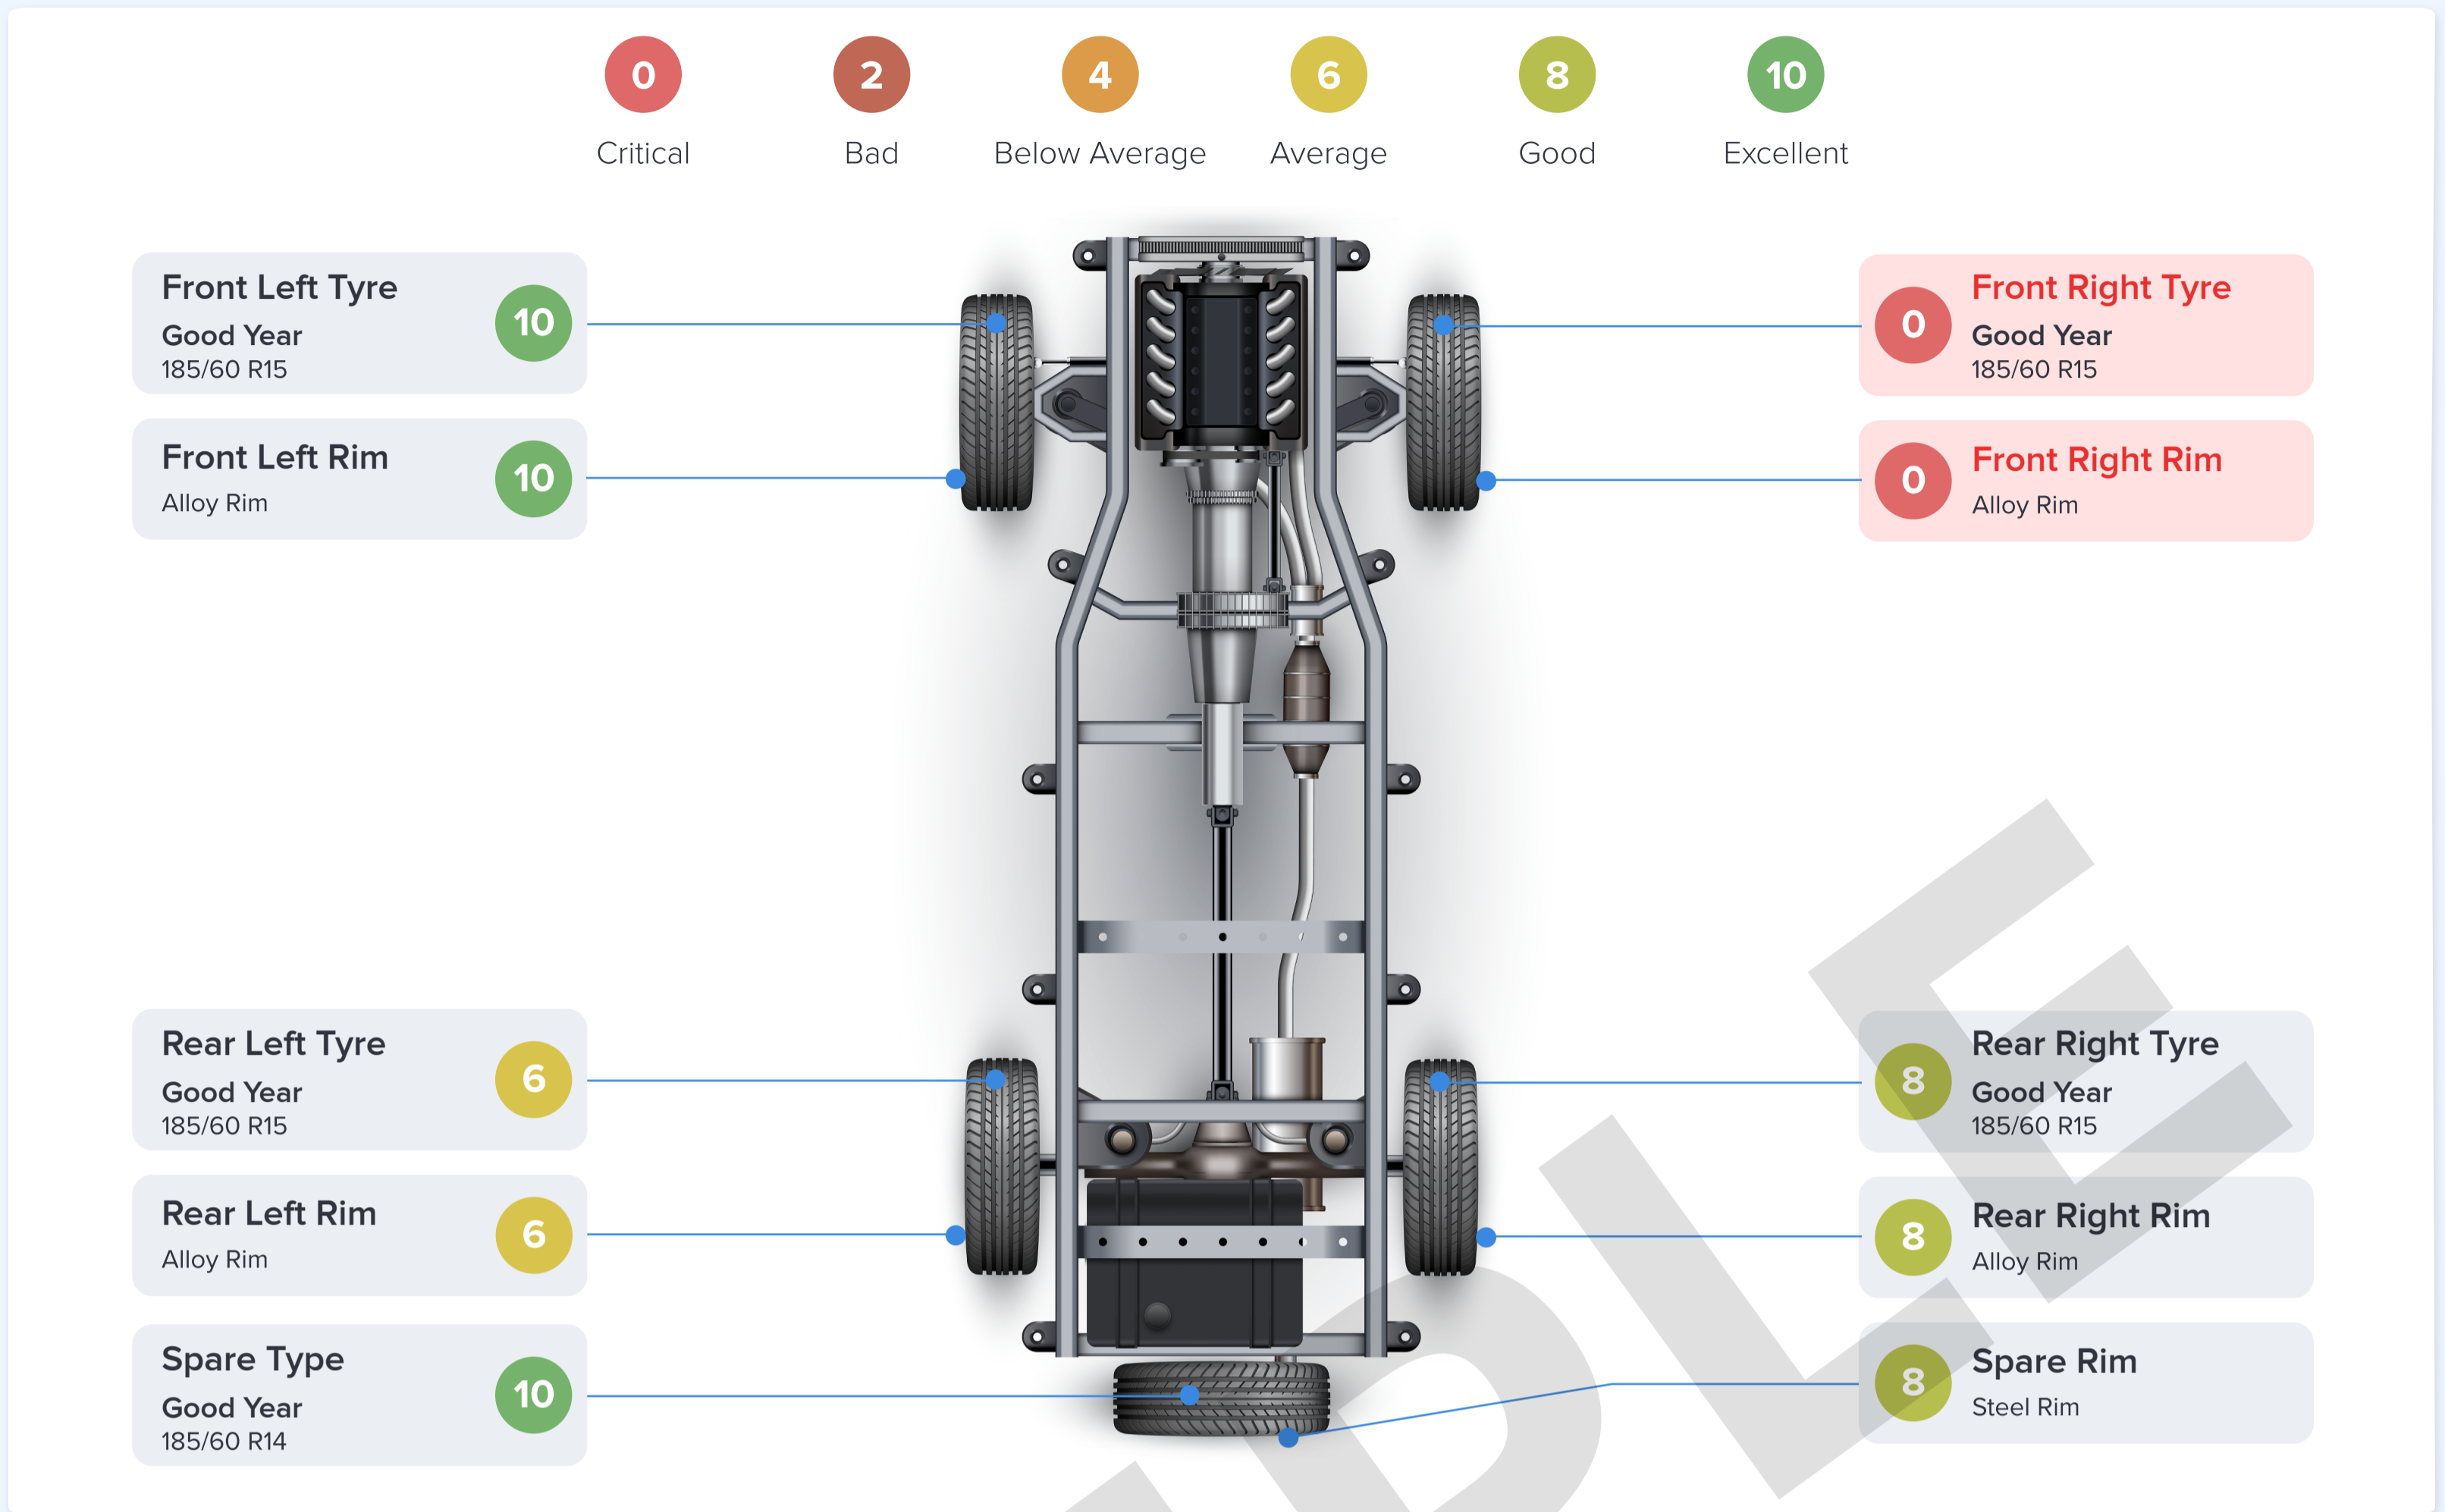

WHEELS

Wheel View and Condition