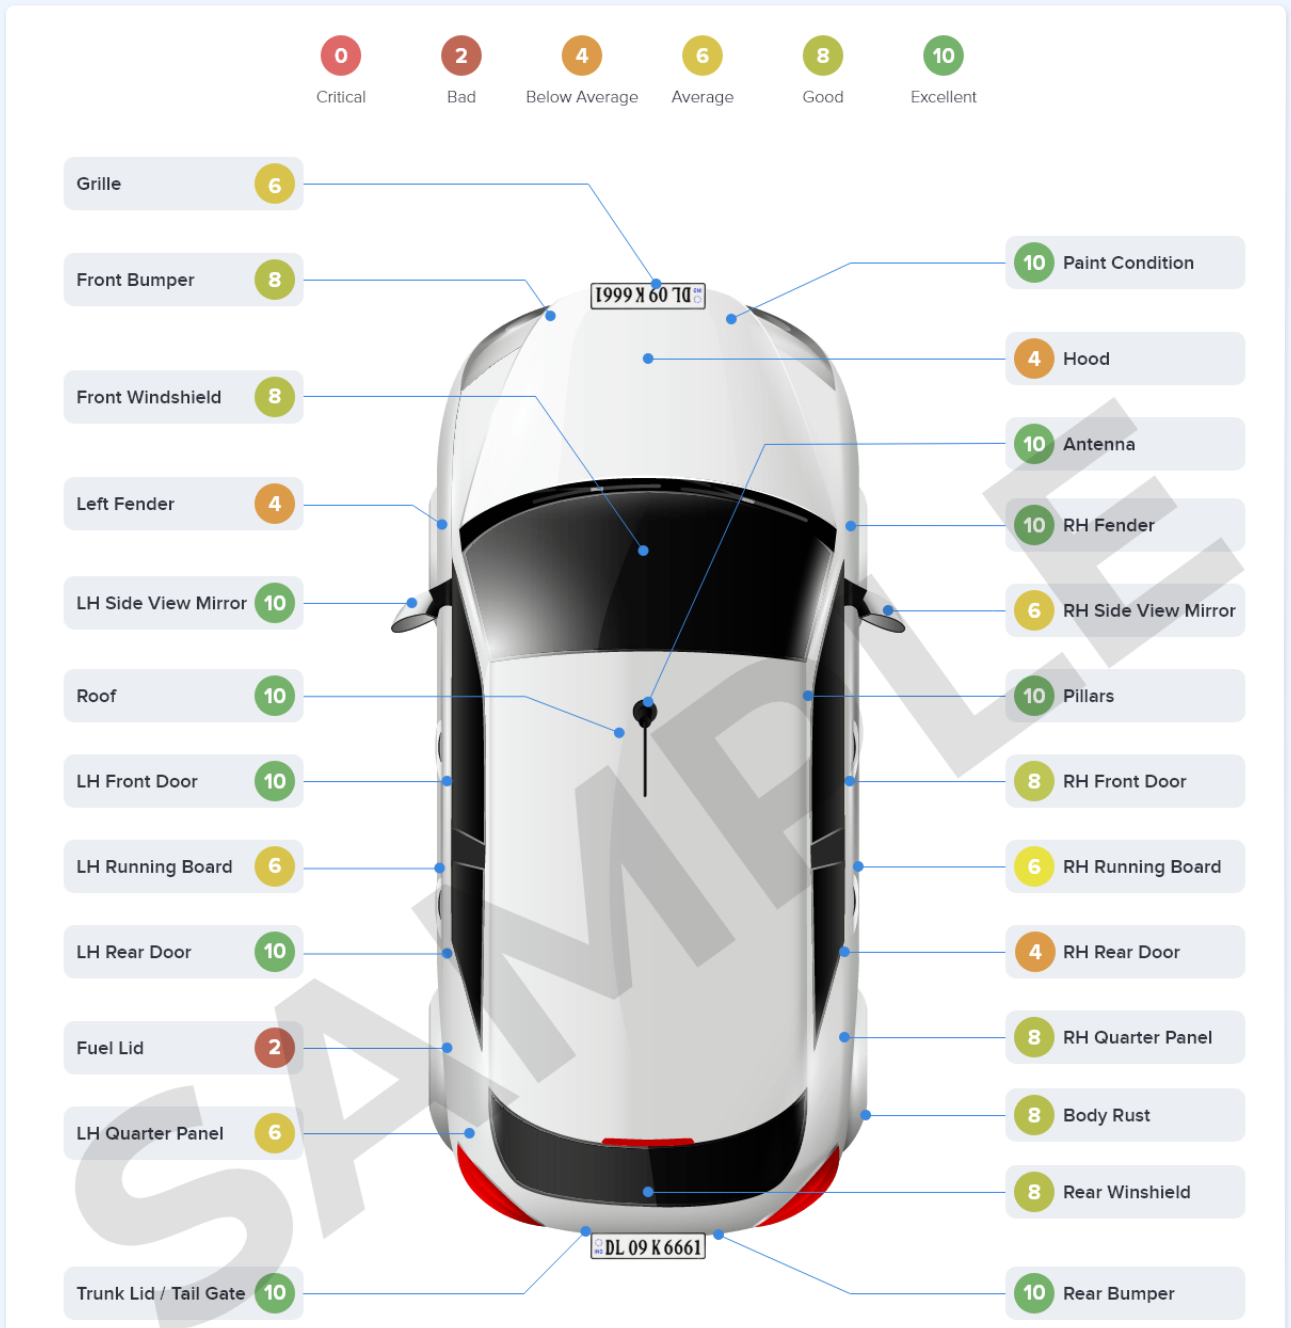

EXTERIOR

Vehicle Exterior View and Condition

Front License Plate is available?	✓
License Plates are HSRP complaint?	✗
Head Lights are working?	✓
Turn Signal lamps are working?	✗
Hazard Lamps are working?	✓
License plate light is working?	✓
Rear windshield wiper is working in good condition?	✓

Rear License Plate is available?	✓
HSRP colour sticker is available?	✗
Tail Lights are working?	✓
Fog Lamps are working?	N/A
Break lights are working?	✓
Front windshield wiper is working in good condition?	✓
Reverse parking lights are working?	✓