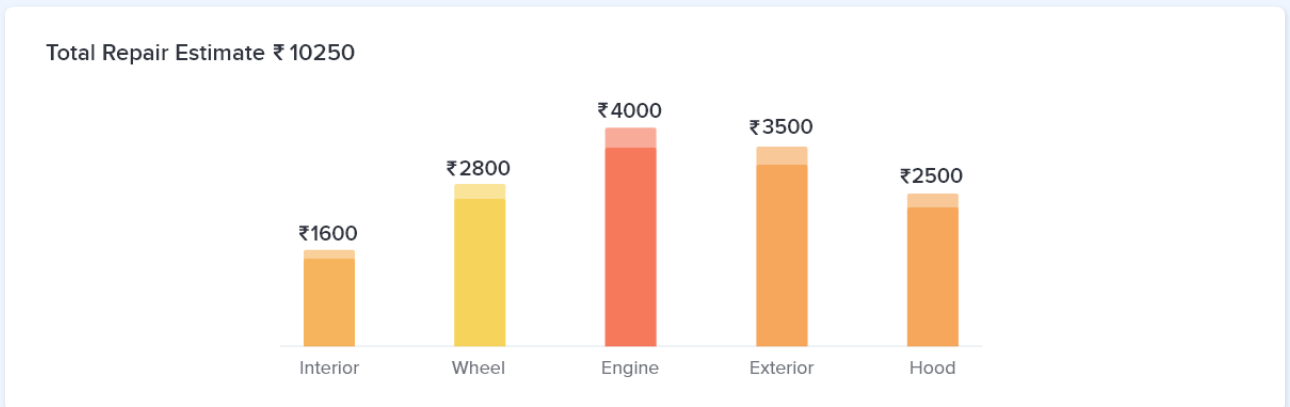

ECO INSPECTION REPORT

121+ Checkpoints Doorstep Inspection Service

Ordered By

Anant Goel

10 / 01 / 2021

Gurgaon

Inspected By

Mitesh Karwa

- Verified Technician
- 36+ Vehicle Treated
- 4+ Years Experience

Audi A4 Premium Plus, 2019

Overall Score

₹ 34,07,519

Automobile from individual in good condition is valued

Vehicle Information

Make	Audi	Transmission Type	Automatic
Model	A4	Registration No.	DL10CG3657
Year	2019	VIN/Chassis Number	16191
Trim	Premium Plus	Kms Run	25105
Color	Terra Gray	Insurance Expiry	2020-7-14
Body Type	Sedan	Location	Janak Puri
Fuel Type	Petrol	Engine Sound Link	Listen Engine Sound

Key Highlights

Flood Damage	No	Insurance Copy Available	No
Tyre Life Remaining (KM)	25,105	Service Logs Available	No
Dent	Yes	Bank Hypothecation	No
Major Accidents	No	Bank NOC	No
RC Copy Available	Yes (Original)		

ECO Repair Estimate